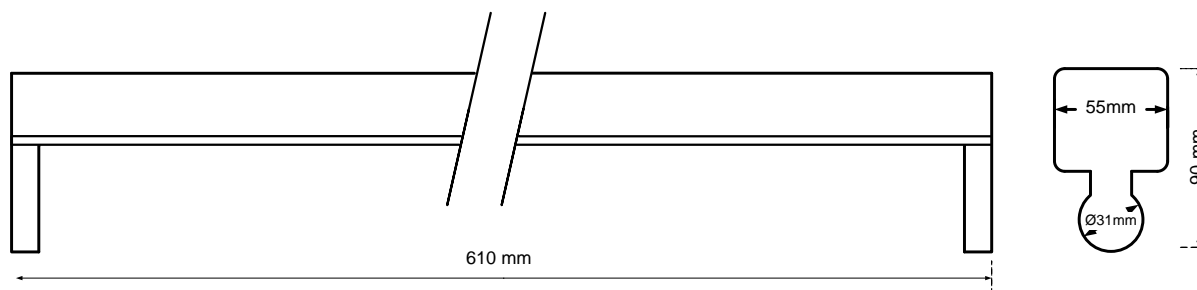

Dimensional Drawing

ELMASCO INDUSTRIES S.A.

Head Office : 44 K. Palama, 14343 N. Chalkidona, Athens, Greece
Production Plant : Ag. Adrianos, 21100 Nafplio, Greece
Email: elmasco@elmasco.eu

Tel : +30 210 2583100
Fax: +30 210 2583107